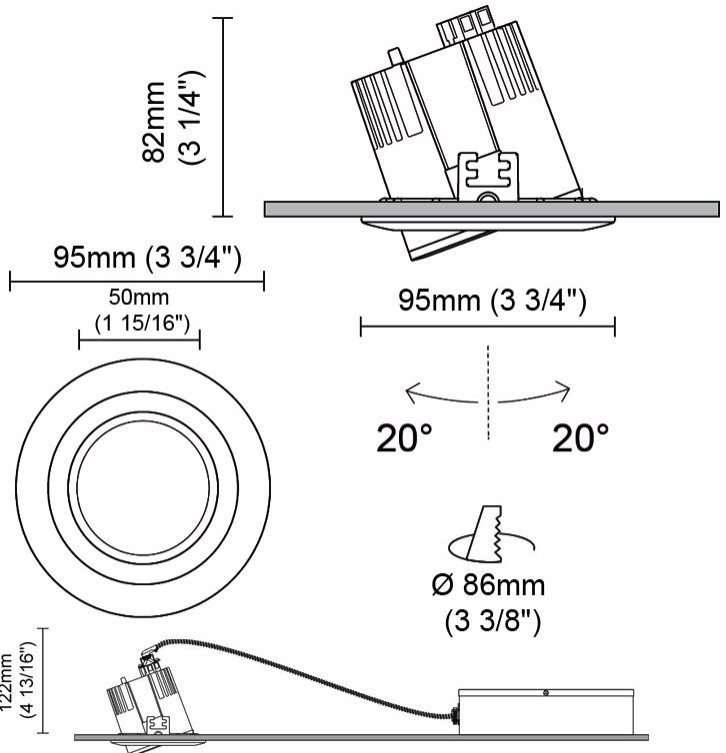

GENERAL

Series: Dixit
Brand: Ivela
Division: Architectural
Mounting Type: Recessed
Mounting Location: Ceiling
Subcategory: Downlight

PHYSICAL

Shape: Round
Diameter (mm): 95
Diameter (in): 3 ¾
Depth (mm): 82
Depth (in): 3 ¼
Min. Recessing Depth (mm): 122
Min. Recessing Depth (in): 4 13/16
Light Distribution: Adjustable / Direct
Weight (kg): 0.4
Weight (lbs): 0.88
Cut-out Measurements: 86mm / 3 3/8

GENERAL

Series: Dixit
 Subseries: Dixit RA17
 Brand: Ivela
 Division: Architectural
 Mounting Type: Recessed
 Mounting Location: Ceiling
 Subcategory: Downlight

PHYSICAL

Shape: Round
 Diameter (mm): 168
 Diameter (in): 6 5/8
 Height (mm): 180
 Height (in): 7 1/16
 Min. Recessing Depth (mm): 180
 Min. Recessing Depth (in): 7 1/16
 Light Distribution: Adjustable / Direct
 Weight (kg): 2
 Weight (lbs): 4.40
 Diffuser: Clear Polycarbonate
 Fixture Finish: MWH
 Fixture Material: Aluminum Die Cast

GENERAL

Series: Dixit
 Subseries: Dixit RA8
 Brand: Ivela
 Division: Architectural
 Mounting Type: Recessed
 Mounting Location: Ceiling
 Subcategory: Downlight

PHYSICAL

Shape: Round
 Diameter (mm): 95
 Diameter (in): 3 3/4
 Height (mm): 82
 Height (in): 3 1/4
 Min. Recessing Depth (mm): 122
 Min. Recessing Depth (in): 4 13/16
 Light Distribution: Adjustable / Direct
 Weight (kg): 0.4
 Weight (lbs): 0.88
 Diffuser: Clear Polycarbonate
 Fixture Finish: MWH
 Fixture Material: Aluminum Die Cast
 Cut-out Measurements: 86mm / 3 3/8"

Optic°: 26
 Beam Angle: Symmetric
 Adjustability: Tilt ±20°
 Upon Request: Optic 45° (mirror-metallized) / 65° (white)

RATINGS AND CERTIFICATIONS

Certified By: Certified for North American Standards
 IP rating: IP20
 IK Rating: IK08
 Glare Rating: ≤ 19